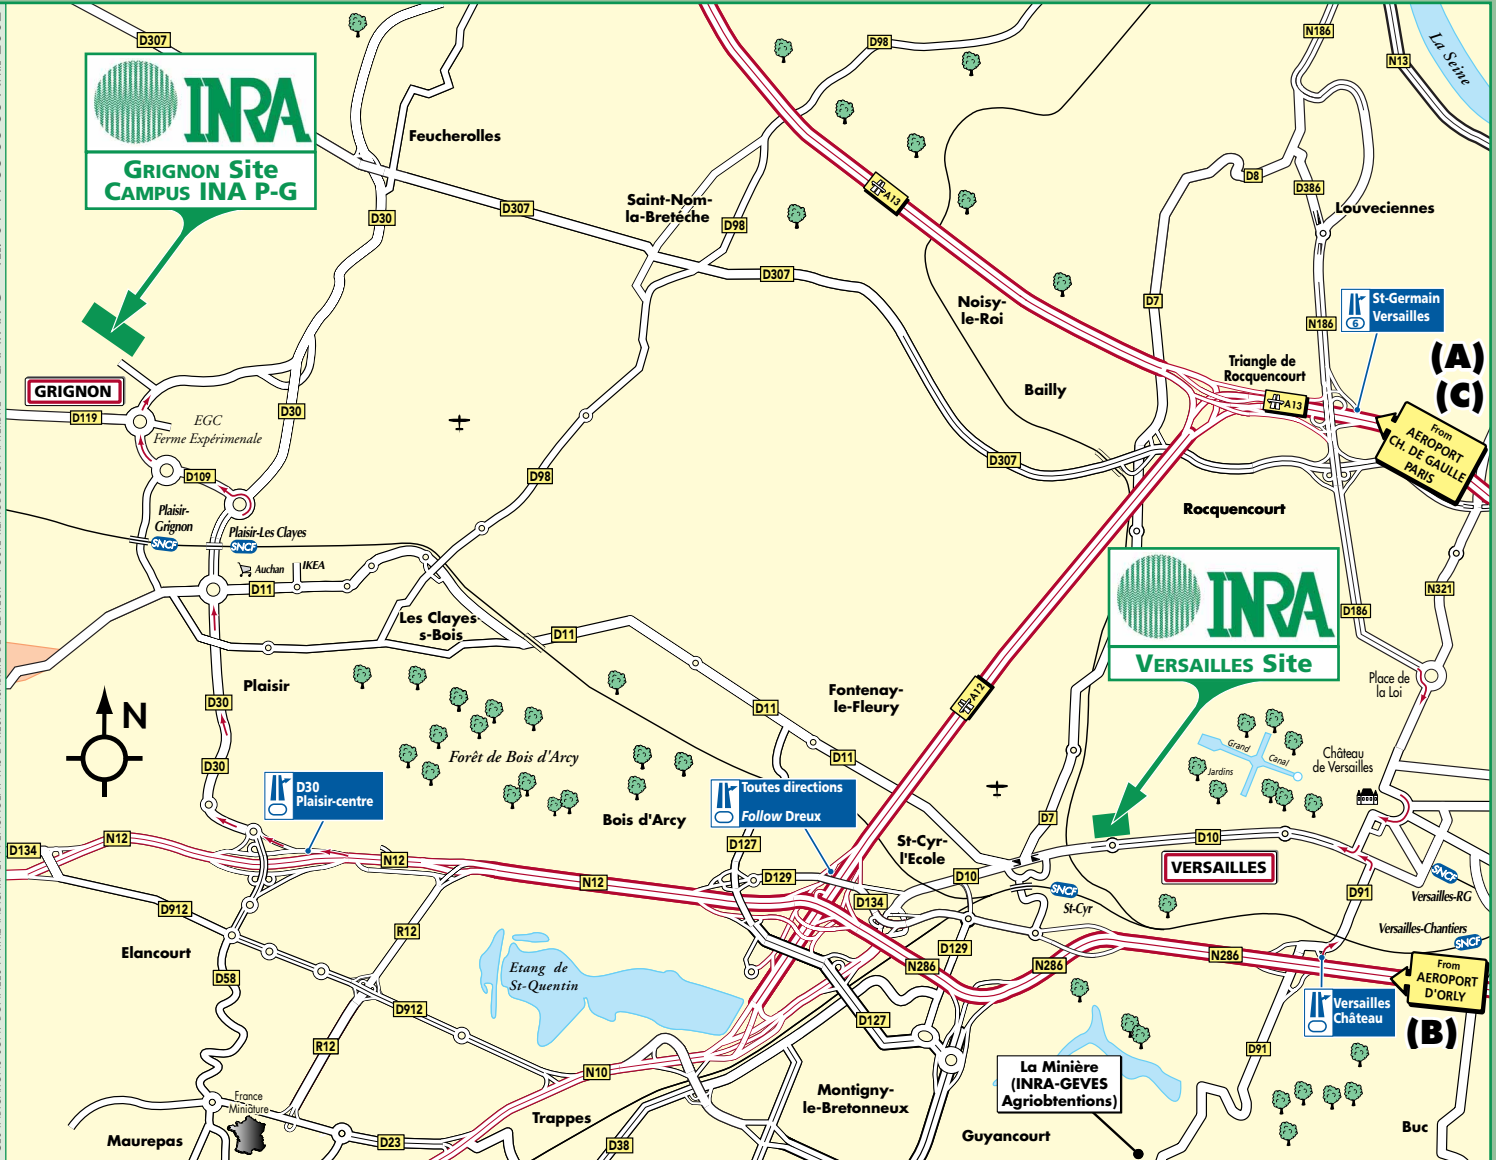

CES INDICATIONS SONT DONNÉES À TITRE INDICATIF ET N'ENGAGENT PAS LA RESPONSABILITÉ DE L'ÉDITEUR. • TEL: 01 41 38 38 38 AVRIL 2002

ACCÈS WITH THE SITE OF GRIGNON :

■ FROM PARIS PTE D'AUTEUIL : (A)

Get on the A13 going towards ROUEN. At the TRIANGLE DE ROQUENCOURT take the A12 going towards SAINT-QUENTIN-EN-YVELINES/DREUX. Take the "TOUTES DIRECTIONS" exit and follow signs to DREUX. On the N12, take the D30/PLAISIR-CENTRE, exit, then follow the D30 going towards POISSY.

■ FROM ORLY AIRPORT : (B)

Get on the N7 going towards VILLEJUIF, then the A86 going towards VERSAILLES. Continue on the N286/N12 towards DREUX. Take the D30/PLAISIR-CENTRE, then follow the D30 going towards POISSY.

■ FROM ROISSY CHARLES-DE-GAULLE AIRPORT : (C)

Get on the A1 going towards PARIS PORTE DE LA CHAPELLE. Take the BOULEVARD PÉRIPHÉRIQUE EXTÉRIEUR going towards ROUEN. Take the A13 going towards ROUEN, and at the TRIANGLE DE ROQUENCOURT take the A12 going towards SAINT-QUENTIN-EN-YVELINES/DREUX. Take the "TOUTES DIRECTIONS" exit and follow signs to DREUX. On the N286/N12 take the D30/PLAISIR-CENTRE, exit, then follow the D30 going towards POISSY.

Get on the A1 going towards PARIS/PORTE DE LA CHAPELLE. Take the BOULEVARD PÉRIPHÉRIQUE EXTÉRIEUR going towards ROUEN. Take the A13 going towards ROUEN. Take exit 6 SAINT-GERMAIN/VERSAILLES. Go left to VERSAILLES by the D186. At the Place de la Loi, take a right turn towards VERSAILLES-CHÂTEAU. Go round the Place d'Armes, and continue on the D10 towards SAINT-CYR.